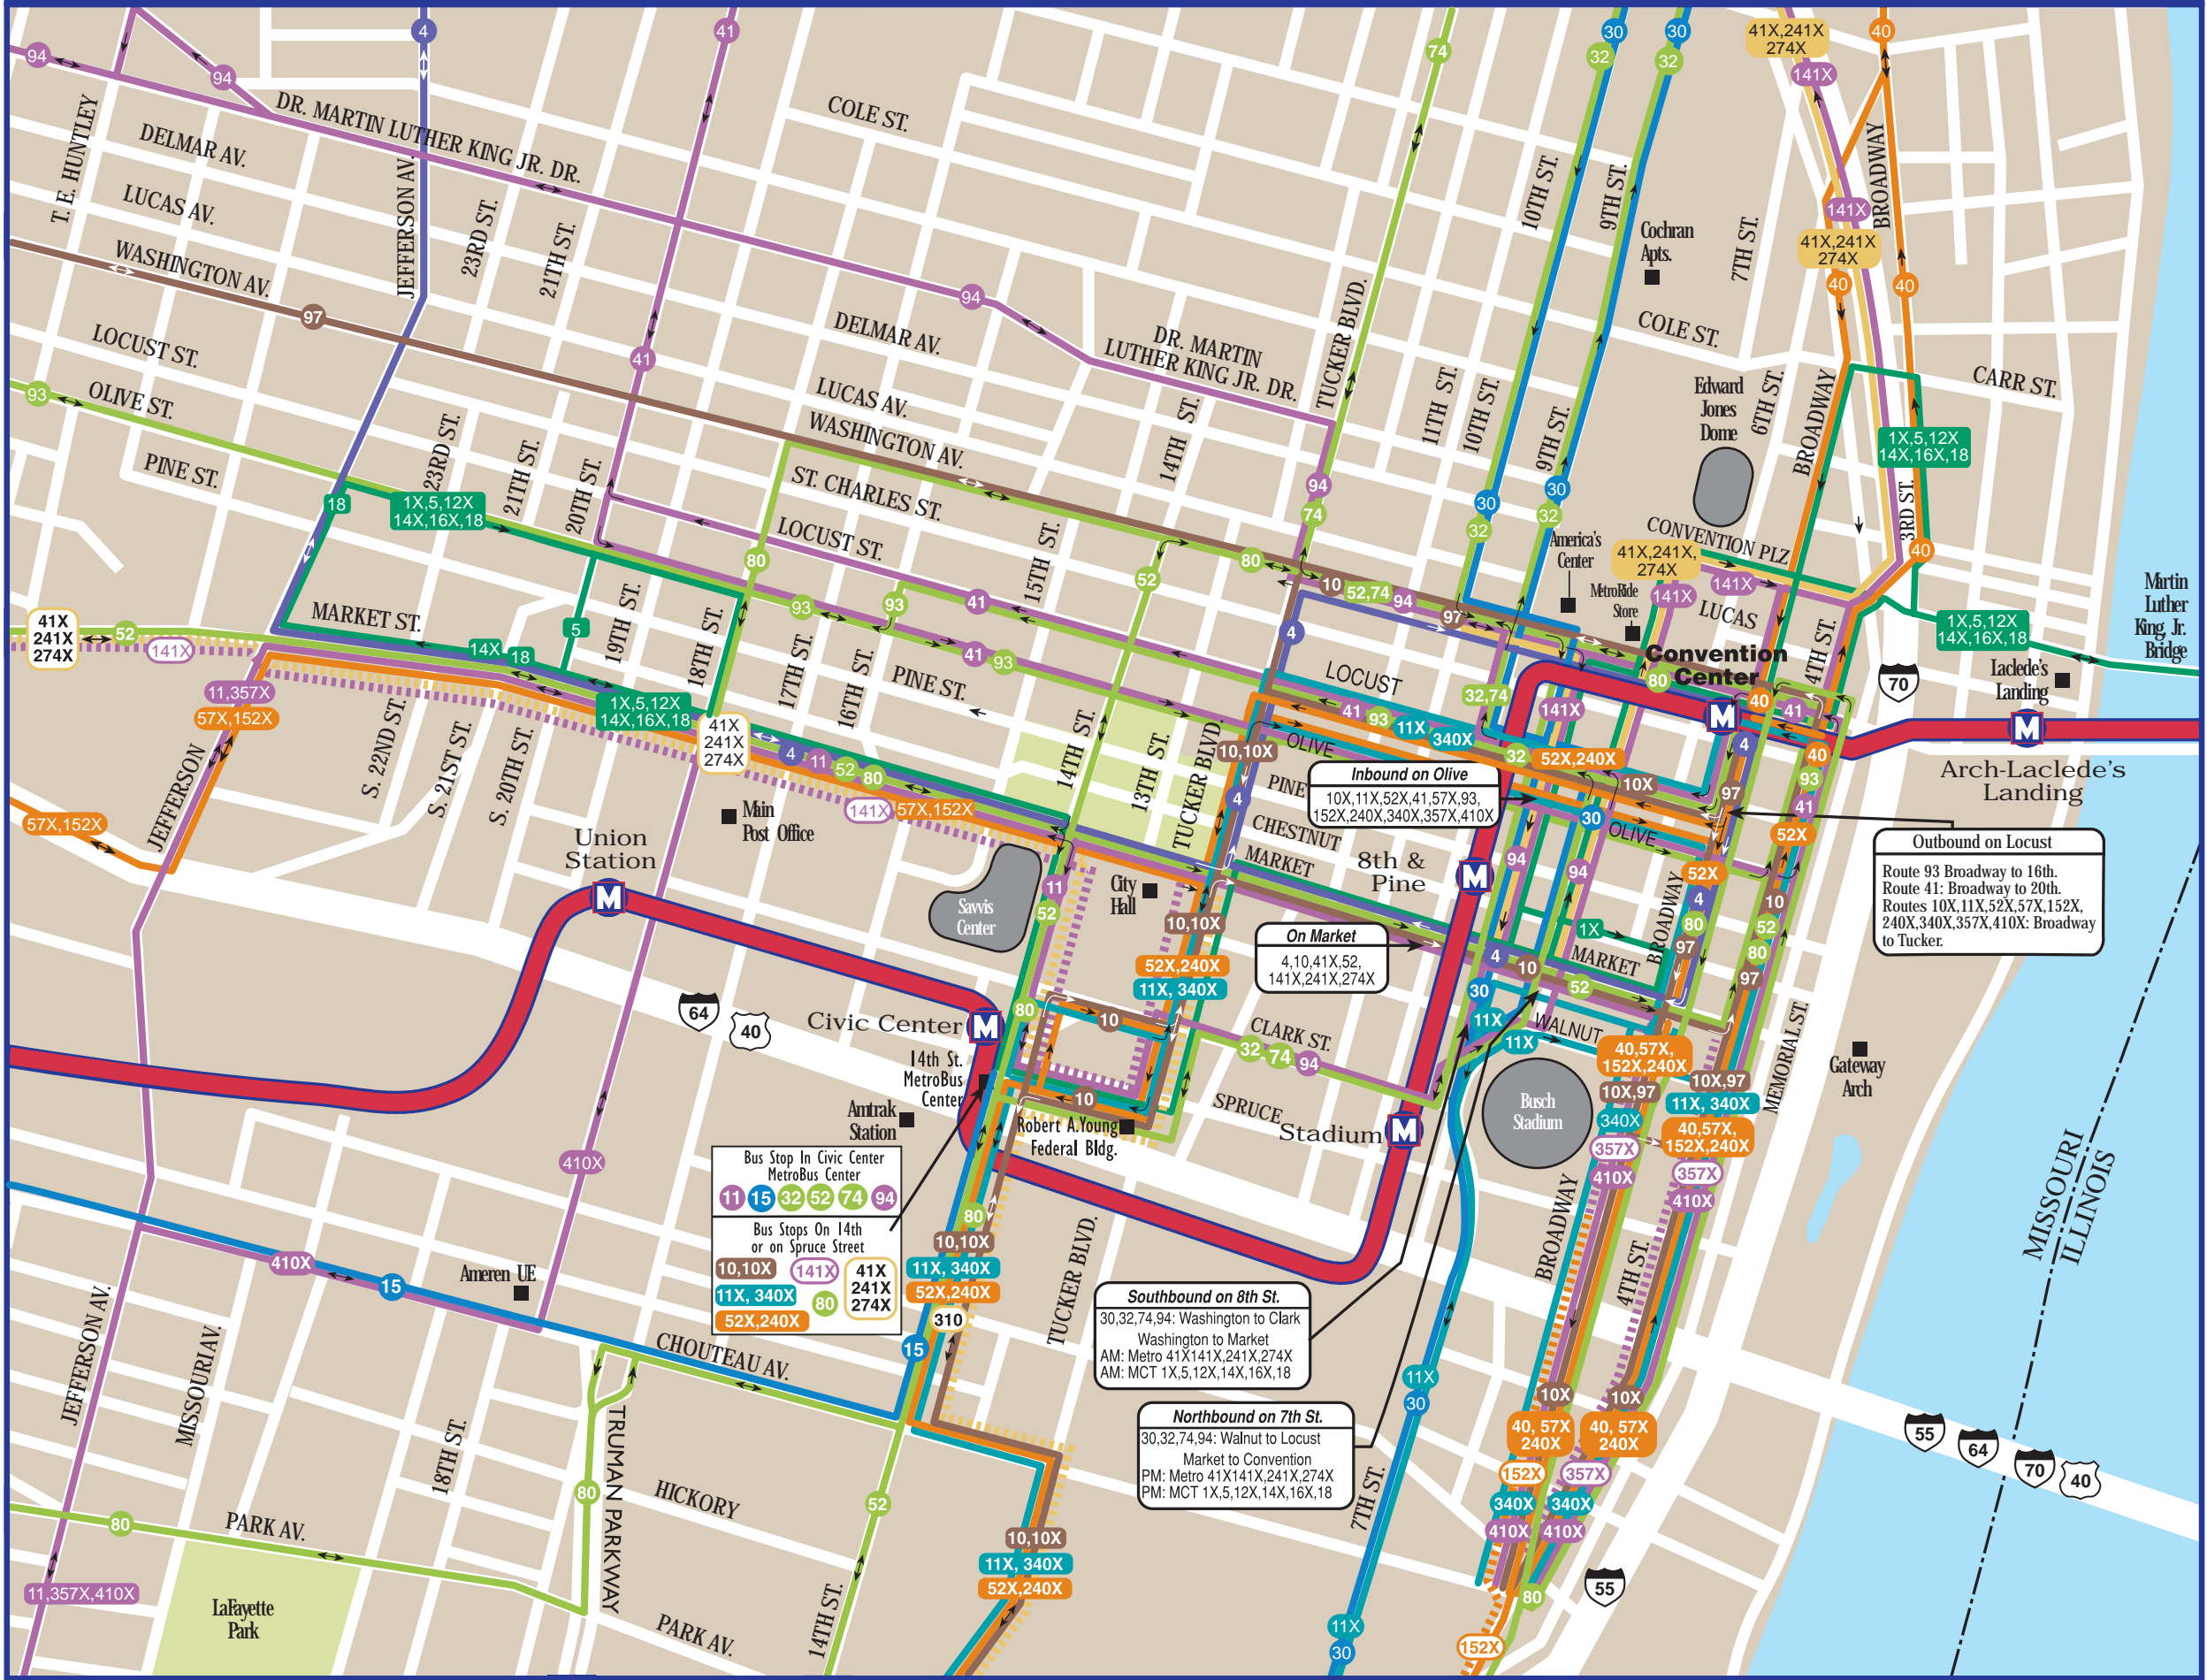

Downtown St. Louis

Outbound on Locust
 Route 93 Broadway to 16th.
 Route 41: Broadway to 20th.
 Routes 10X, 11X, 52X, 57X, 152X, 240X, 340X, 357X, 410X: Broadway to Tucker.

Inbound on Olive
 10X, 11X, 52X, 41, 57X, 93, 152X, 240X, 340X, 357X, 410X

On Market
 4, 10, 41X, 52, 141X, 241X, 274X

Southbound on 8th St.
 30, 32, 74, 94: Washington to Clark
 Washington to Market
 AM: Metro 41X, 141X, 241X, 274X
 AM: MCT 1X, 5, 12X, 14X, 16X, 18

Northbound on 7th St.
 30, 32, 74, 94: Walnut to Locust
 Market to Convention
 PM: Metro 41X, 141X, 241X, 274X
 PM: MCT 1X, 5, 12X, 14X, 16X, 18

Bus Stop In Civic Center MetroBus Center
 11 15 32 52 74 94

Bus Stops On 14th or on Spruce Street
 10, 10X 141X 41X 11X, 340X 80 11X, 340X 52X, 240X 310